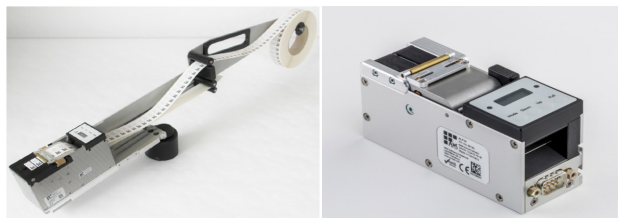

## FEEDER & ACCESSORY SELECTION GUIDE

Manufacturer	Model	You will Need	Brady Part Number	
JUKI	2000, 3000 series	Feeder: ALF12 Feeder	ALF12 FEEDER	
		Adapter: ALF12AD Juki	ALF12AD JUKI	
		Power Supply: UK only (EU Included)	TBA	
	2000, 3000 series	Feeder: ALF14-25 FEEDER	ALF14-25 FEEDER	
		Adapter: ALF14AD Juki	ALF14AD JUKI	
		Power Supply: UK only (EU Included)	ALF14PSU UK	
ASM SIPLACE	D, F, HF, S SERIES	Feeder: ALF14-25 Feeder	ALF14-25 FEEDER	
		Adapter: ALF14AD ASM Siplac	ALF14AD ASM SIPLAC	
		Power Supply: UK only (EU Included)	ALF14PSU UK	
	X SERIES	Feeder: ALF14-25 Feeder	ALF14-25 FEEDER	
		Adapter: ALF14AD ASM Siplac	ALF14AD ASM SIPLAC	
		Power Supply: UK only (EU Included)	ALF14PSU UK	
		Clippot Adaptor: ASM/SI Clippot AD	ASM/SI CLIPPORT AD	
		Note: X Series also requires a Clippot adaptor (above) & original ASM Siplac feeder adaptor, part no. ASE00648943 (available at ASM)		
FUJI	NXT SERIES 1,2,3, AIMEX, AMEX 2 & 2S	Feeder: ALF14-25 Feeder	ALF14-25 FEEDER	
		Adapter: ALF14AD Fuji NXT	ALF14AD FUJI NXT	
		Power Supply: UK only (EU Included)	ALF14PSU UK	
HEEB	Suitable for most models, please enquire	Feeder: ALF14-25 Feeder	ALF14-25 FEEDER	
		Adapter: ALF14AD Heeb	ALF14AD HEEB	
		Power Supply: UK only (EU Included)	ALF14PSU UK	
FRITSCH	placeAll series	Feeder: ALF12 Feeder	ALF12 FEEDER	
		Adapter: ALF12AD Fritsch	ALF12AD FRITSCHE	
		Power Supply: UK only (EU Included)	TBA	
SAMSUNG	SM SERIES	Feeder: ALF12AD Samsung SM	ALF12 FEEDER	
		Adapter:	ALF12AD SAMSUNG SM	
		Power Supply: UK only (EU Included)	TBA	
YAMAHA (inc. Assembleon)	Yamaha machine support: YSM20 (Z:LEX), YSM40 (Z:TA), YS12, YS12F, YS12P, YS24, YS24X, YS88, YS100 Assembleon machine support: MC-1, MC-5, MC-5 with ATS or MTF, MC-5X, MC-8, MC-12, MC-24, MC-24X	Feeder: ALF14-25 Feeder	ALF14-25 FEEDER	
		Adapter: ALF14AD Yamaha	ALF14AD YAMAHA	
		Power Supply: UK only (EU Included)	ALF14PSU UK	
	Yamaha machine support: YG12F, YG100, YG100R, YG88, YG88R, YG200, YG200L, YG300, YV100Xg, YV100XgP, YV100XgC, YV88Xg, YV100XTg, YV180Xg, YV100X, YV88X, YV100XT, YV180X, YV100Xe, YV100-II, YV188-II, YV112-III Assembleon machine support: MG-1, MG-1R, MG-2, MG-3, MG-5, MG-8, MG-8R, Emerald, Emerald-X, Topaz, Topaz-X, Topaz-Xi, Topaz-XII, Opal-XII, Emerald-XII, Sapphire, Sapphire-X, Sapphire-XII	Feeder: ALF14-25 Feeder	ALF14-25 FEEDER	
		Adapter: ALF14AD Yamaha II	ALF14AD YAMAHA II	
		Power Supply: UK only (EU Included)	ALF14PSU UK	
MYDATA	Suitable for most models, please enquire	Feeder: ALF14-25 Feeder	ALF14-25 FEEDER	
		Adapter: ALF14AD MyData	ALF14AD MYDATA	
		Power Supply: UK only (EU Included)	ALF14PSU UK	
		ADD: VMF30 ALF14 Modify	VMF30 ALF14 MODIFY	
		Note: Customer will have to modify one of his VMF-30 Feeder boxes so need to order: VMF30 ALF14 Modify		